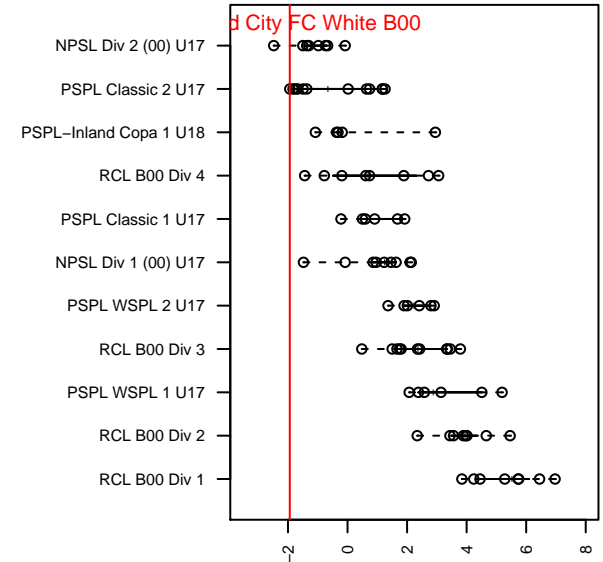

Emerald City FC White B00

Emerald City FC
 Seattle, WA
 B00 total strength=1097
 attack=3.81 defense=2.06
 fall league = PSPL Classic 2 U17
 notes= Hamel 2016

alt names used:
 Emerald City FC M00 White

Venues played:
 2016 PSPL Classic 2 U17

**attack and defense variance (black dot)
relative to other teams
and top 10 in region**

**attack and defense rating
relative to others at age
and all opponents in last 13 months**

Performance relative to 13 month average

Performance relative to 13 month average

date	home		away		venue	pred.home	pred.away
2016-11-20	SGESC Fusion B00	5	Emerald City FC White B00	0	2016 PSPL Classic 2 U17	2.92	1.99
2016-11-19	Emerald City FC White B00	1	Pumas UNAM B00	4	2016 PSPL Classic 2 U17	0.72	5.78
2016-11-13	Emerald City FC White B00	0	Cascade FC Green B00	2	2016 PSPL Classic 2 U17	0.86	4.68
2016-11-12	Liga Tlaxtli FC Guerreros B00	1	Emerald City FC White B00	0	2016 PSPL Classic 2 U17	6.21	0.71
2016-10-23	Nortac Sparta Red B00	4	Emerald City FC White B00	0	2016 PSPL Classic 2 U17	1.51	1.38
2016-10-16	Emerald City FC White B00	0	FC Edmonds Fury B00	4	2016 PSPL Classic 2 U17	0.65	5.20
2016-10-09	MVP Rapids Navy B00	7	Emerald City FC White B00	2	2016 PSPL Classic 2 U17	4.11	1.00
2016-10-08	ISC Gunners B B00	3	Emerald City FC White B00	5	2016 PSPL Classic 2 U17	2.15	1.79
2016-09-24	Emerald City FC White B00	1	Impact FC Black B00	7	2016 PSPL Classic 2 U17	0.94	4.87
2016-09-10	Emerald City FC White B00	3	Pacific FC Orange-Galaxy B00	3	2016 PSPL Classic 2 U17	1.96	2.57